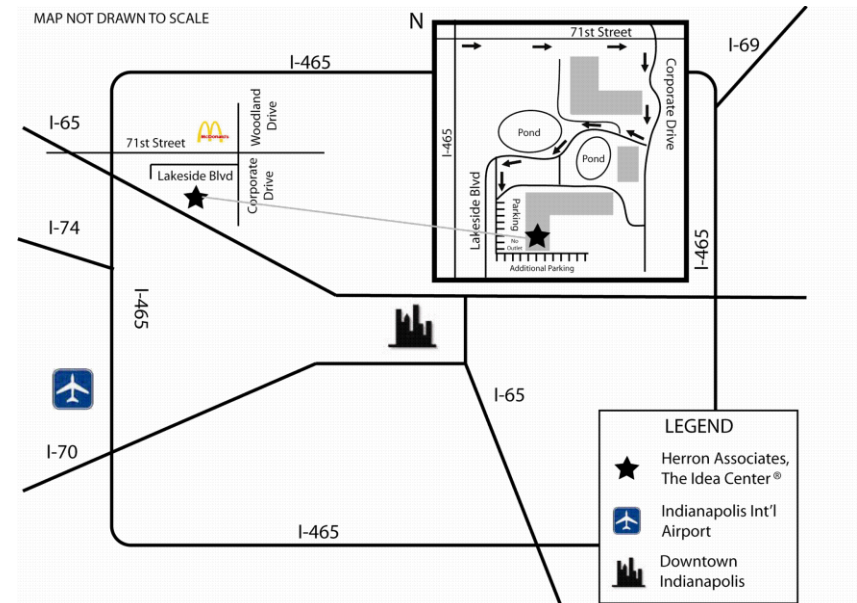

Directions to The Idea Center®

From INDIANAPOLIS INTERNATIONAL AIRPORT

1. Take I-70 E to I-465 N
2. Take I-465 N to 71st/73rd Street (Exit 21). Follow the signs for 71st Street, and turn right onto 71st Street.
3. At the 1st traffic light, turn right onto Corporate Drive (Corporate Center North office complex).
4. Turn right onto Lakeside Blvd., which is just past the “S” curve (approximately 3/10 mile).
5. Follow Lakeside Blvd. past 2 ponds, and turn left at the top of the 2nd pond into the parking lot.
6. Our office faces I-465. Parking is available in front of our office.

From the NORTH/EAST

1. Take I-465 to 71st/73rd Street (Exit 21). Follow the signs for 71st Street, and turn left onto 71st Street.
2. At the 2nd traffic light, turn right onto Corporate Drive (Corporate Center North office complex).
3. Turn right onto Lakeside Blvd., which is just past the “S” curve (approximately 3/10 mile).
4. Follow Lakeside Blvd. past 2 ponds, and turn left at the top of the 2nd pond into the parking lot.
5. Our office faces I-465. Parking is available in front of our office.

From the WEST/SOUTH

1. Take I-465 N to 71st/73rd Street (Exit 21). Follow the signs for 71st Street, and turn right onto 71st Street.
2. At the 1st traffic light, turn right onto Corporate Drive (Corporate Center North office complex).
3. Turn right onto Lakeside Blvd., which is just past the “S” curve (approximately 3/10 mile).
4. Follow Lakeside Blvd. past 2 ponds, and turn left at the top of the 2nd pond into the parking lot.
5. Our office faces I-465. Parking is available in front of our office.